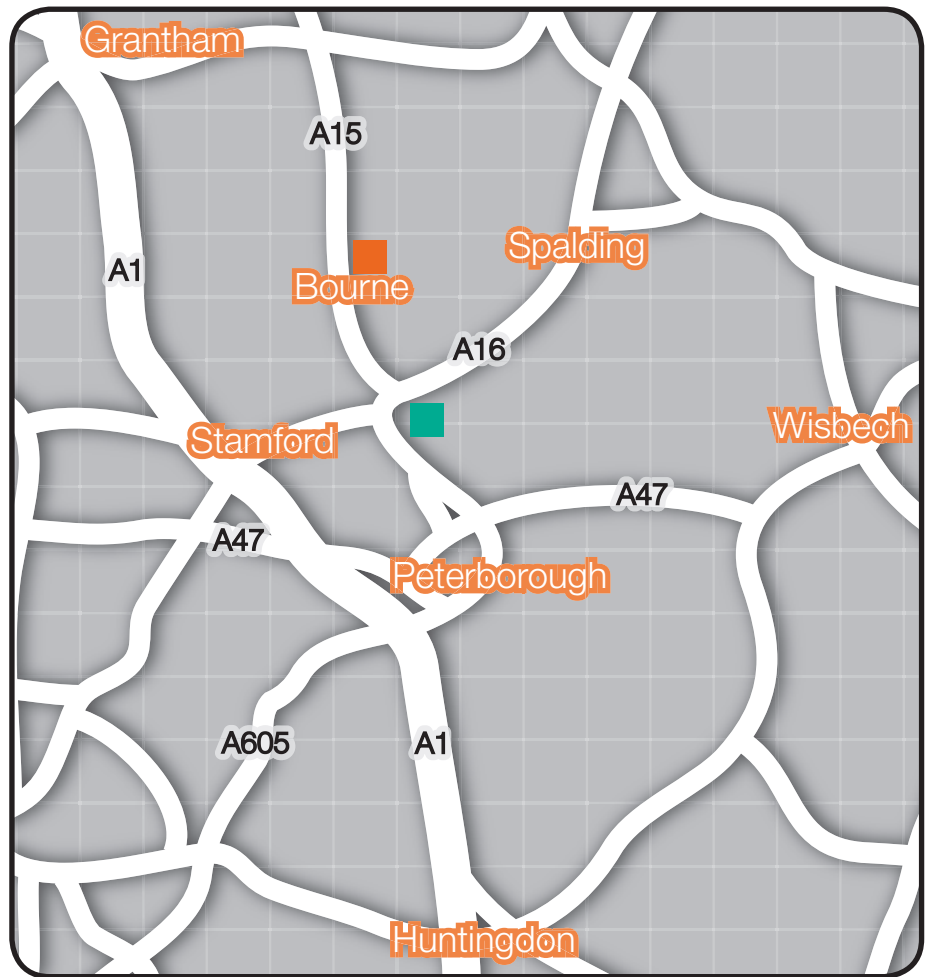

directions.

Larkfleet Group

Head Office:
Larkfleet House
Falcon Way
Bourne
Lincolnshire
PE10 0FF

Telephone: 01778 391550

Approximate times from:

Spalding	20 minutes
Stamford	20 minutes
Peterborough	25 minutes
Grantham	35 minutes
Wisbech	50 minutes
Huntingdon	50 minutes
Cambridge	75 minutes

Location for:

Larkfleet House, Falcon Way, Bourne, Lincolnshire PE10 0FF

- Larkfleet Limited
- Larkfleet Land Company
- Larkfleet Homes
- Falcon Waste Development
- Southfield Business Park
- LarkPoint
- Hawksmead